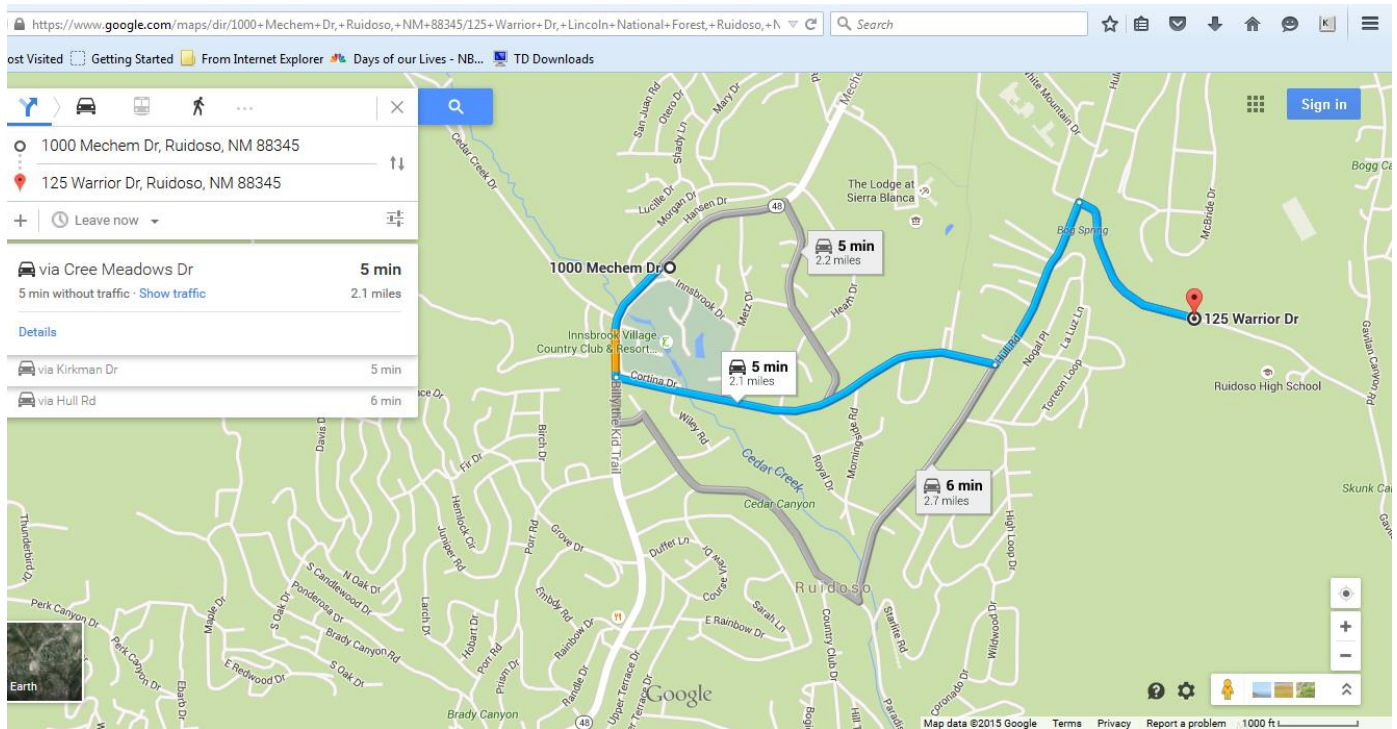

Map of directions from: Village Lodge, 1000 Mechem to Ruidoso High School 125 Warrior Drive

Link:
<https://www.google.com/maps/dir/1000+Mechem+Dr,+Ruidoso,+NM+88345/125+Warrior+Dr,+Lincoln+National+Forest,+Ruidoso,+NM+88345/@33.3477891,-105.6723632,15z/data=!3m1!4b1!4m13!4m12!1m5!1m1!1s0x86e1d193aff04b1f:0x798bd77d5cb196e1!2m2!1d-105.6728191!2d33.3524065!1m5!1m1!1s0x86e1d1c83cd66e79:0xadd747e345998bf1!2m2!1d-105.6511954!2d33.3506415>